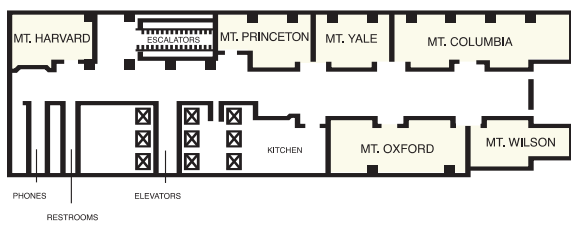

THIRD FLOOR MEETING ROOMS